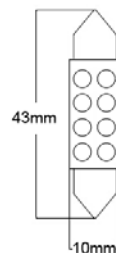

SV8,5-8

Coppia lampadine a led.
3 LED SMD 5050 + CANBUS.

Pair led lamps.
3 SMD LED 5050 + CANBUS.

CON DISSIPATORE DI CALORE

WITH HEAT SINK

12736/BLISTER	2pz	12V	BIANCO/WHITE	10x36 mm
12737/BLISTER	2pz	12V	BIANCO/WHITE	10x39 mm

SV8,5-8

Coppia lampadine a led.
4 LED SMD 5050 + CANBUS.

Pair led lamps.
4 SMD LED 5050 + CANBUS.

CON DISSIPATORE DI CALORE

WITH HEAT SINK

12738/BLISTER	2pz	12V	BIANCO/WHITE	10x41 mm

SV8,5-8

Coppia lampadine a led.
6 LED SMD 5050

Pair led lamps.
6 SMD LED 5050 + CANBUS.

CON DISSIPATORE DI CALORE

WITH HEAT SINK

12739/BLISTER	2pz	12V	BIANCO/WHITE	15x36 mm
12740/BLISTER	2pz	12V	BIANCO/WHITE	15x41 mm

SV8,5-8

Coppia lampadine a led.
8 LED.

Pair led lamps.
8 LED.

12941B/BLISTER	2pz	12V	ROSSO/RED	10x43 mm
12941R/BLISTER	2pz	12V	BLU/BLUE	10x43 mm
12941W/BLISTER	2pz	12V	BIANCO/WHITE	10x43 mm

SV8,5-8

Coppia lampadine a led.
LED COB + CANBUS.

Pair led lamps.
COB LED + CANBUS.

CON DISSIPATORE DI CALORE

WITH HEAT SINK

12716/BLISTER	2pz	12V	BIANCO/WHITE	10x31 mm
12717/BLISTER	2pz	12V	BIANCO/WHITE	10x36 mm
12718/BLISTER	2pz	12V	BIANCO/WHITE	10x39 mm
12719/BLISTER	2pz	12V	BIANCO/WHITE	10x41 mm