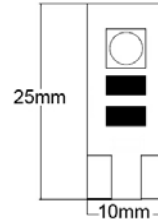

12730/BLISTER 2pz 12V BIANCO/WHITE BLISTER