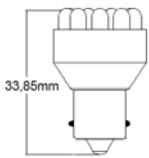

BA15s - P21W

Coppia lampadine a led. 9 LED
(ϕ 26 mm).
Pair led lamps. 9 LED (ϕ 26 mm).

12918/BLISTER	2pz	12V	BLU/BLEUE	BLISTER
12919/BLISTER	2pz	12V	BIANCO/WHITE	BLISTER

BA15s - P21W

Coppia lampadine a led. 12 LED.
(ϕ 26 mm).
Pair led lamps. 12 LED (ϕ 26 mm).