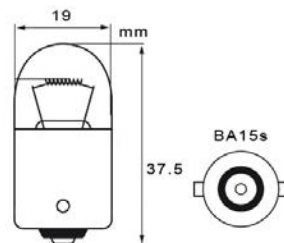

R10W – BA15s

Lampadina sferica.
Spherical lamp.

12831/BOX	1pz	12V	10W	SCATOLA • BOX	(E)
12831/BLISTER	2pz	12V	10W	BLISTER	(E)
24831/BOX	1pz	24V	10W	SCATOLA • BOX	(E)

T5 – W2x4,6d

Lampadina zoccolo vetro.
Wedge base lamp.