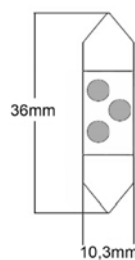

12906/BLISTER 2pz 12V BLU/BLUE 10x31 mm
12910/BLISTER 2pz 12V BLU/BLUE 10x36 mm