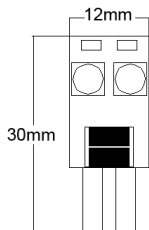

T10 – W2,1x9,5d

Coppia lampadine a led.
4 LED SMD 5050 + CANBUS 2W.
—
Pair led lamps. 2 SMD LED
5050 + CANBUS 2W.

12756/BLISTER 2pz 12V BIANCO/WHITE BLISTER

T10 – W2,1x9,5d

Coppia lampadine a led. 5 LED.
—
Pair led lamps. 5 LED.