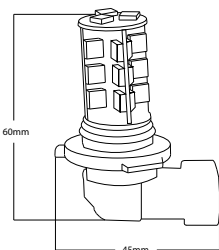

12663 1pz 12V BIANCO/WHITE BLISTER

H11 - PGJ19-2

Lampadina a led. 18 led SMD 5050.

Led lamp. 18 led SMD 5050.

12665 1pz 12V BIANCO/WHITE BLISTER

HB3 - P20d

Lampadina a led. 16 led SMD 5050 (9005).

Led lamp. 16 led SMD 5050 (9005).