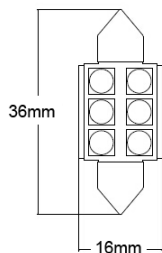

SV8,5-8

Coppia lampadine a led.
6 LED SMD 5050

Pair led lamps.
6 SMD LED 5050 + CANBUS.

CON DISSIPATORE DI CALORE

WITH HEAT SINK

12739/BLISTER	2pz	12V	BIANCO/WHITE	15x36 mm
12740/BLISTER	2pz	12V	BIANCO/WHITE	15x41 mm

SV8,5-8

Coppia lampadine a led.
8 LED.

Pair led lamps.
8 LED.