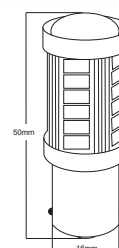

12726/BLISTER	2pz	12V	BIANCO/WHITE	BLISTER