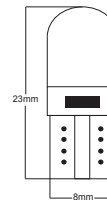

T10 – W2,1x9,5d

Coppia lampadine a led.
Silicon LED COB.

Pair led lamps. Silicon COB LED.

12720/BLISTER 2pz 12V BIANCO/WHITE BLISTER

T10 – W2,1x9,5d

Coppia lampadine a led.
Silicon LED COB.

Pair led lamps. Silicon COB LED.