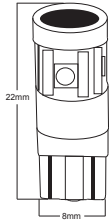

T10 – W2,1x9,5d

Coppia lampadine a led.
5 LED SMD 3030.

Pair led lamps. 5 SMD LED 3030.

12722/BLISTER 2pz 12V BIANCO/WHITE BLISTER