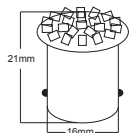

BA15s - P21W

Coppia lampadine a led.
22 LED SMD 1206 + CANBUS.
Pair led lamps.
22 SMD LED 1206 + CANBUS.

12724/BLISTER	2pz	12V	BIANCO/WHITE	BLISTER

BA15s - P21W

Coppia lampadine a led.
33 LED SMD 5630 + CANBUS.
Pair led lamps.
33 SMD LED 5630 + CANBUS.