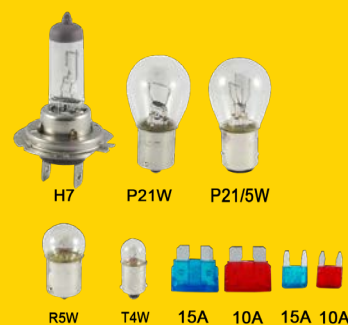

12897	9pz	12V	SCATOLA IN PLASTICA • PLASTIC BOX