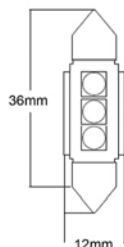

SV8,5-8

Coppia lampadine a led.
3 LED SMD 5050 + CANBUS.

Pair led lamps.
3 SMD LED 5050 + CANBUS.

CON DISSIPATORE DI CALORE

WITH HEAT SINK

12736/BLISTER	2pz	12V	BIANCO/WHITE	10x36 mm
12737/BLISTER	2pz	12V	BIANCO/WHITE	10x39 mm

SV8,5-8

Coppia lampadine a led.
4 LED SMD 5050 + CANBUS.

Pair led lamps.
4 SMD LED 5050 + CANBUS.