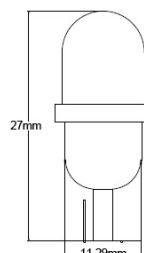

12835/BLISTER 2pz 12V BLU/BLUE BLISTER

12836/BLISTER 2pz 12V BIANCO/WHITE BLISTER