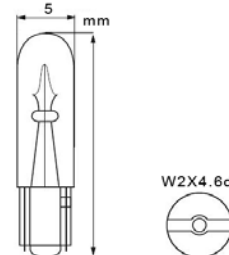

R10W – BA15s

Lampadina sferica.
Spherical lamp.

12831/BOX	1pz	12V	10W	SCATOLA • BOX	(E)
12831/BLISTER	2pz	12V	10W	BLISTER	(E)
24831/BOX	1pz	24V	10W	SCATOLA • BOX	(E)

T5 – W2x4,6d

Lampadina zoccolo vetro.
Wedge base lamp.