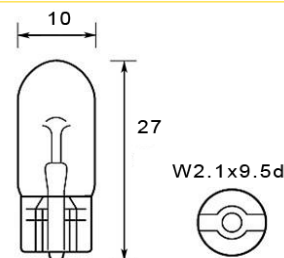

W3,8W – W2,1x9,5d

Lampadina zoccolo vetro.
Wedge base lamp.

12834/BOX	1pz	12V	3,8W	SCATOLA • BOX	(E)
12834/BLISTER	2pz	12V	3,8W	BLISTER	(E)
24834/BOX	1pz	24V	3,8W	SCATOLA • BOX	(E)

W5W – W2,1x9,5d

Lampadina zoccolo vetro.
Wedge base lamp.