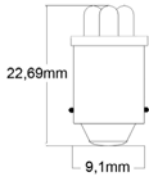

BA9s

Coppia lampadine a led. 4 LED.
Pair led lamps. 4 LED.

12929B/BLISTER	2pz	12V	BLU/BLEUE	BLISTER
12929R/BLISTER	2pz	12V	ROSSO/RED	BLISTER

BA15s - P21W

Coppia lampadine a led. 4 LED.
(ϕ 19 mm)
Pair led lamps. 4 LED (ϕ 19 mm).