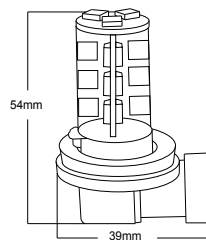

12665 1pz 12V BIANCO/WHITE BLISTER