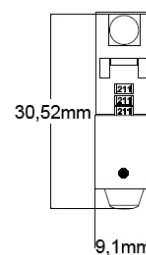

BA9s

Coppia lampadine a led.
2 LED SMD 5050 + CANBUS 3W.

Pair led lamps.
2 SMD LED 5050 + CANBUS 3W.

12731/BLISTER 2pz 12V BIANCO/WHITE BLISTER