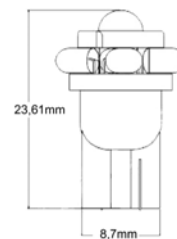

12942B/BLISTER 2pz 12V BLU/BLUE BLISTER

12942R/BLISTER 2pz 12V ROSSO/RED BLISTER