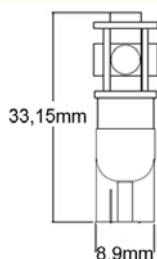

Coppia lampadine a led. 5 LED.
—
Pair led lamps. 5 LED.

12942B/BLISTER 2pz 12V BLU/BLUE BLISTER

12942R/BLISTER 2pz 12V ROSSO/RED BLISTER

T10 – W2,1x9,5d

Coppia lampadine a led.
5 LED SMD 5050
—
Pair led lamps. 5 SMD LED 5050