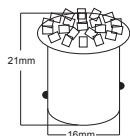

BAY15d - P21/5W

Coppia lampadine a led.
22 LED SMD 1206 + CANBUS.

Pair led lamps.
22 SMD LED 1206 + CANBUS.

12725/BLISTER 2pz 12V BIANCO/WHITE BLISTER

BAY15d - P21/5W

Coppia lampadine a led.
33 LED SMD 5630 + CANBUS.

Pair led lamps.
33 SMD LED 5630 + CANBUS.