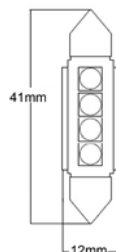

SV8,5-8

Coppia lampadine a led.
3 LED SMD 5050 + CANBUS.

Pair led lamps.
3 SMD LED 5050 + CANBUS.

CON DISSIPATORE DI CALORE

WITH HEAT SINK

12736/BLISTER	2pz	12V	BIANCO/WHITE	10x36 mm
12737/BLISTER	2pz	12V	BIANCO/WHITE	10x39 mm

SV8,5-8

Coppia lampadine a led.
4 LED SMD 5050 + CANBUS.

Pair led lamps.
4 SMD LED 5050 + CANBUS.

CON DISSIPATORE DI CALORE

WITH HEAT SINK

12738/BLISTER	2pz	12V	BIANCO/WHITE	10x41 mm

SV8,5-8

Coppia lampadine a led.
6 LED SMD 5050

Pair led lamps.
6 SMD LED 5050 + CANBUS.

CON DISSIPATORE DI CALORE

WITH HEAT SINK

12739/BLISTER	2pz	12V	BIANCO/WHITE	15x36 mm
12740/BLISTER	2pz	12V	BIANCO/WHITE	15x41 mm

SV8,5-8

Coppia lampadine a led.
8 LED.

Pair led lamps.
8 LED.

12941B/BLISTER	2pz	12V	ROSSO/RED	10x43 mm
12941R/BLISTER	2pz	12V	BLU/BLUE	10x43 mm
12941W/BLISTER	2pz	12V	BIANCO/WHITE	10x43 mm

SV8,5-8

Coppia lampadine a led.
LED COB + CANBUS.

Pair led lamps.
COB LED + CANBUS.

CON DISSIPATORE DI CALORE

WITH HEAT SINK

12716/BLISTER	2pz	12V	BIANCO/WHITE	10x31 mm
12717/BLISTER	2pz	12V	BIANCO/WHITE	10x36 mm
12718/BLISTER	2pz	12V	BIANCO/WHITE	10x39 mm
12719/BLISTER	2pz	12V	BIANCO/WHITE	10x41 mm