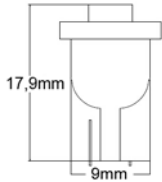

T10 – W2,1x9,5d

Coppia lampadine a led.
1 LED SMD 5050.
—
Pair led lamps. 1 SMD LED 5050.

12946/BLISTER 2pz 12V BIANCO/WHITE BLISTER

T10 – W2,1x9,5d

Coppia lampadine a led.
2 LED SMD 5050 + CANBUS 2W.
—
Pair led lamps. 2 SMD LED 5050
+ CANBUS 2W.