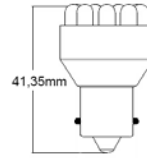

12920/BLISTER	2pz	12V	BLU/BLEUE	BLISTER