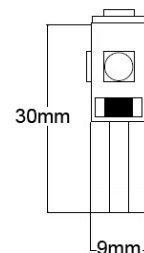

12733/BLISTER 2pz 12V BIANCO/WHITE BLISTER