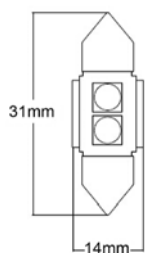

Coppia lampadine a led.
44 LED SMD 3528 + CANBUS.

Pair led lamps.
44 SMD LED 3528 + CANBUS.

12728/BLISTER 2pz 12V BIANCO/WHITE BLISTER

SV8,5-8

Coppia lampadine a led.
2 LED SMD 5050 + CANBUS.

Pair led lamps.
2 SMD LED 5050 + CANBUS.