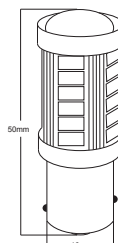

12727/BLISTER 2pz 12V BIANCO/WHITE BLISTER