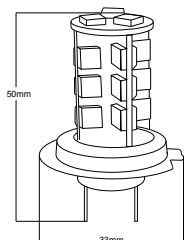

12660 1pz 12V BIANCO/WHITE BLISTER

H4 - P43t

Lampadina a led. 18 led SMD 5050.

Led lamp. 18 led SMD 5050.

12662 1pz 12V BIANCO/WHITE BLISTER

H7 - PX26d

Lampadina a led. 18 led SMD 5050.

Led lamp. 18 led SMD 5050.