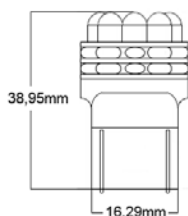

Pair led lamps.
33 SMD LED 5630 + CANBUS.

12727/BLISTER 2pz 12V BIANCO/WHITE BLISTER

W21W - w3x16d

Coppia lampadine a led.
18 LED.

Pair led lamps. 18 LED.

12948/BLISTER 2pz 12V BIANCO/WHITE BLISTER

W21/5W - w3x16q