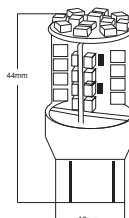

12728/BLISTER 2pz 12V BIANCO/WHITE BLISTER