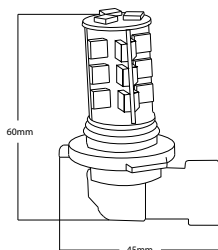

12667 1pz 12V BIANCO/WHITE BLISTER