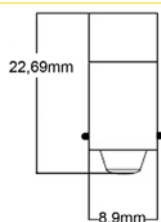

BA9s

Coppia lampadine a led. 1 LED.

Pair led lamps. 1 LED.

12924/BLISTER 2pz 12V BLU/BLUE BLISTER