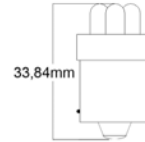

12950B/BLISTER	2pz	12V	BLU/BLEUE	BLISTER
12950R/BLISTER	2pz	12V	ROSSO/RED	BLISTER