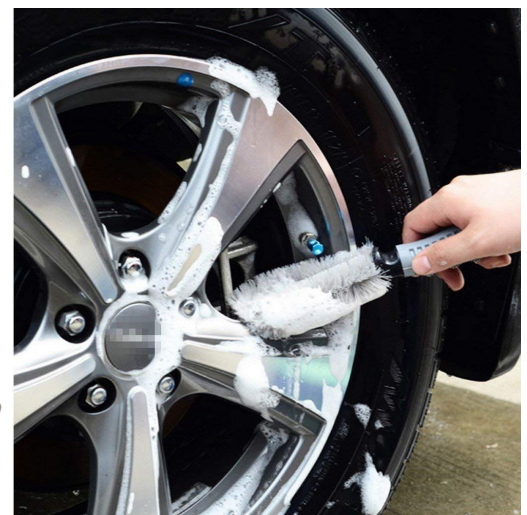

SPAZZOLA LAVACERCHI

WHEEL BRUSH

Spazzola con setole sintetiche ideale per la pulizia di cerchi in lega o copri cerchi in plastica.

Wheel brush with synthetic bristles ideal for cleaning wheels and wheel covers.

9604