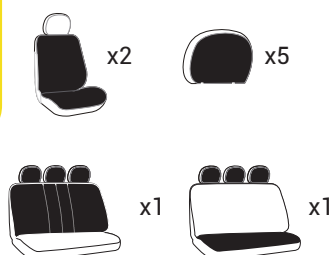

JAVA, SET COMPLETO

JAVA, COMPLETE SET OF SEAT COVER

Foderine universali per auto
in poliesteres con impunture a contrasto.

Universal car seat covers,
made of polyester.

SET