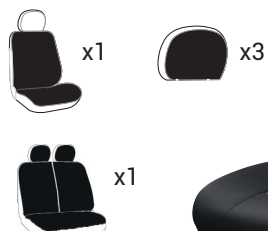

MAUI, SET COMPLETO PER FURGONI

MAUI, COMPLETE SET FOR VANS

Foderine universali per veicoli commerciali in poliesterse.
Disponibili in 2 colori.

Universal seat covers for commercial vehicles made of polyester.
Available in 2 colors.

CV

17710	NERO/BLACK
17711	GRIGIO/GREY