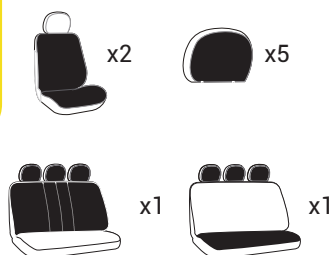

BALI, SET COMPLETO

BALI COMPLETE SET OF SEAT COVER

Foderine universali per auto
in poliesteres con impunture a contrasto.

Universal car seat covers,
made of polyester.

SET